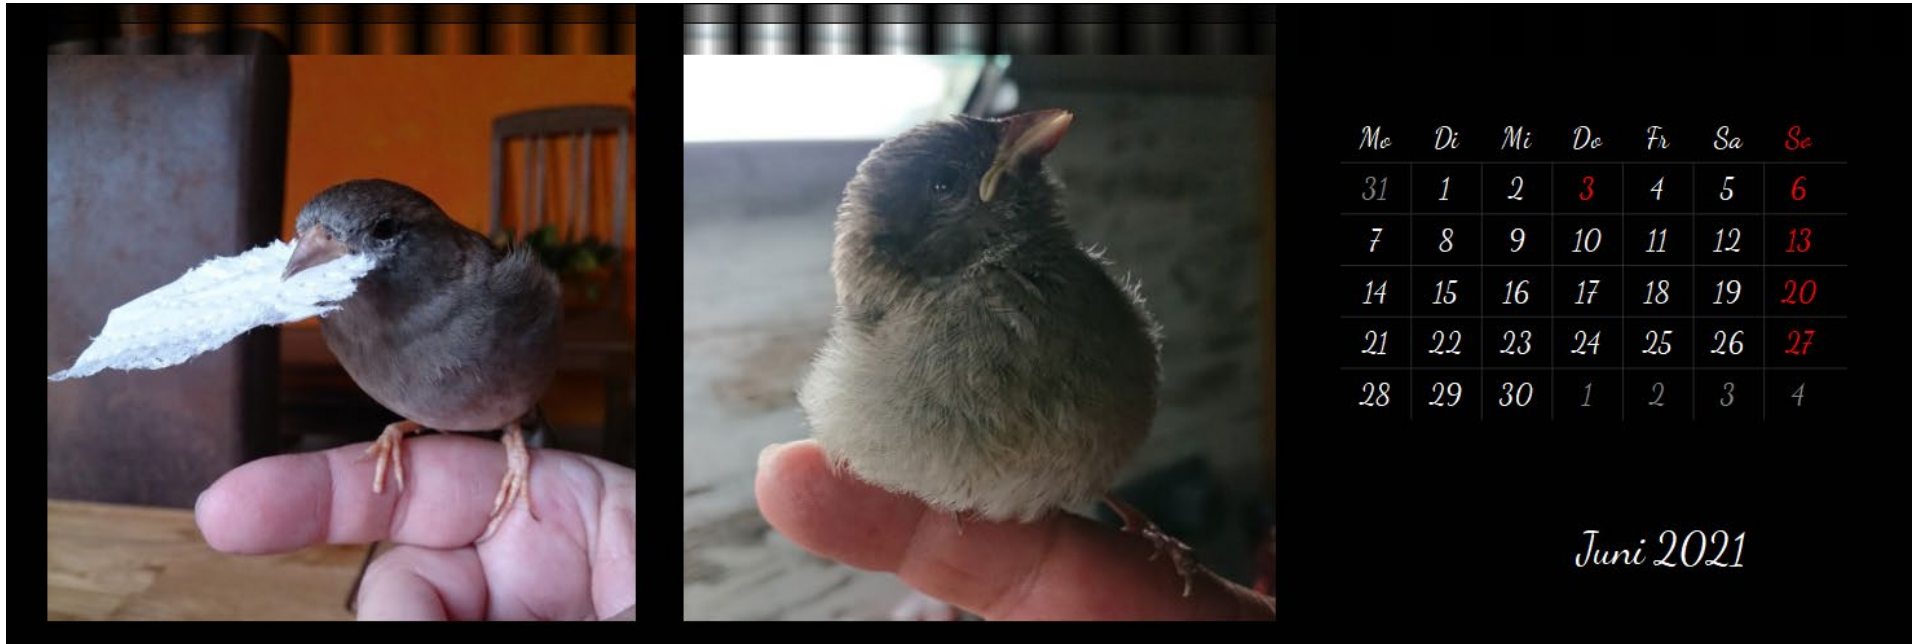

Tischkalender A4 halb