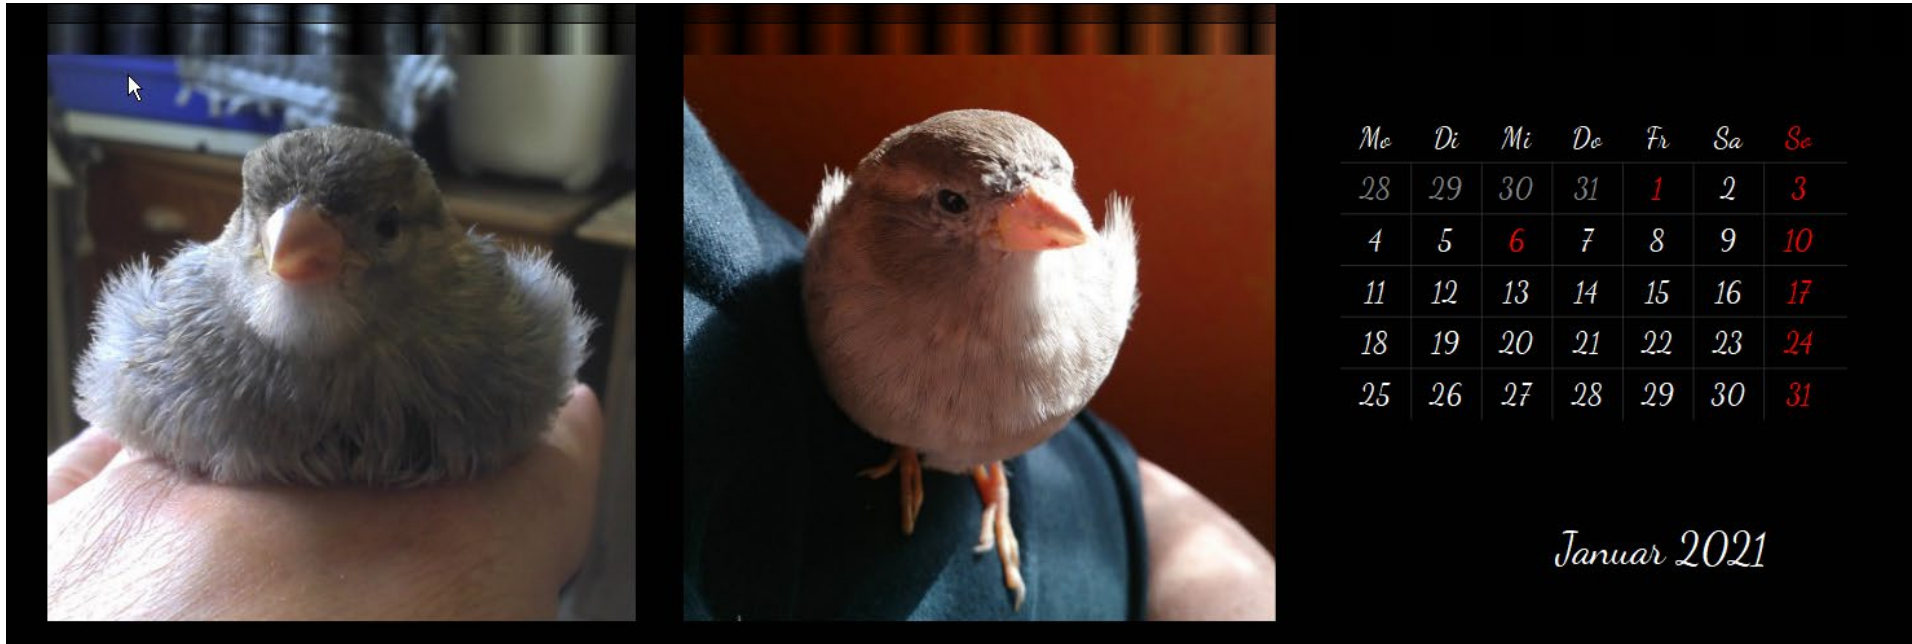

Tischkalender A4 halb