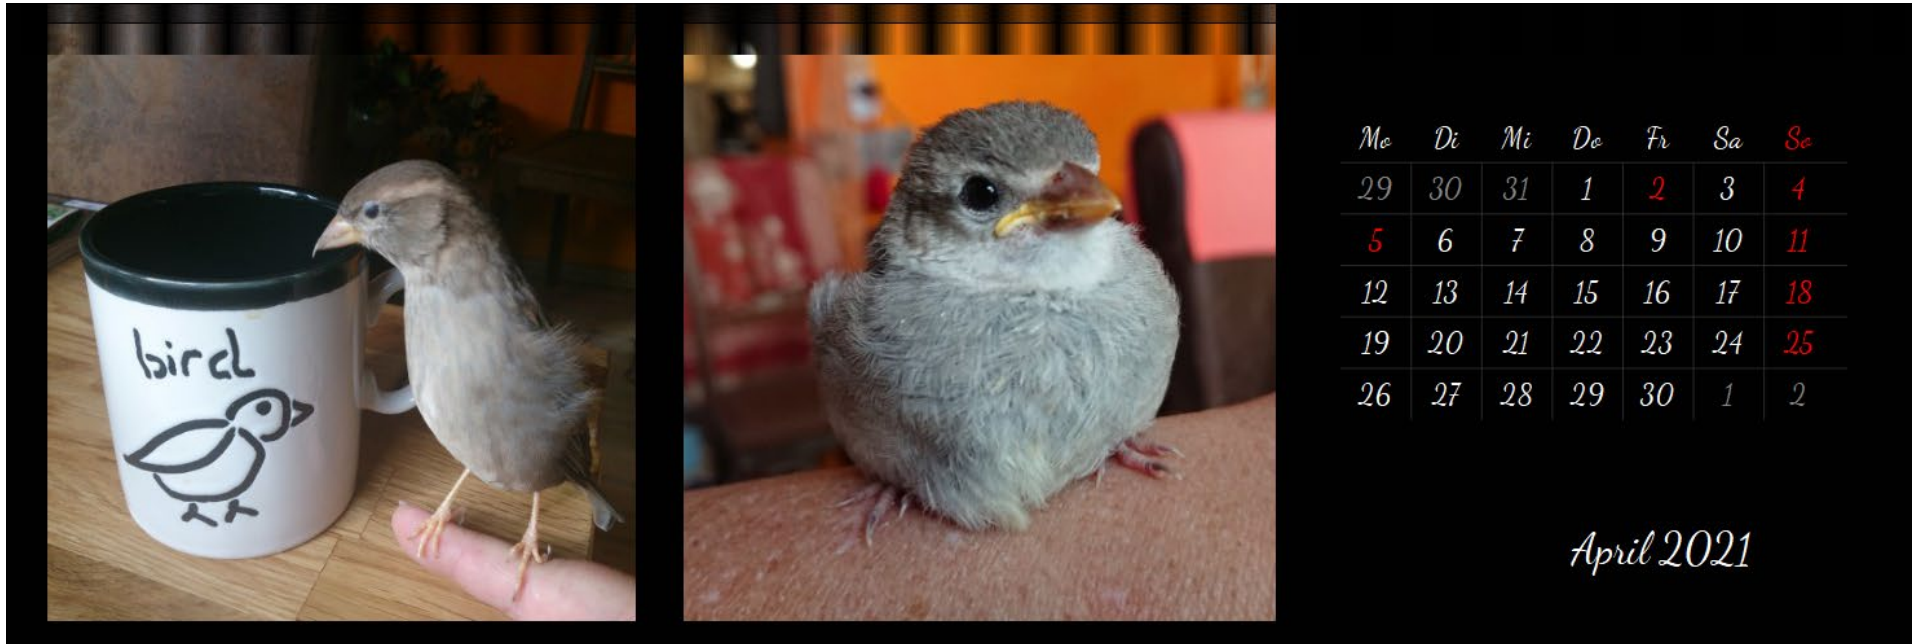

Tischkalender A4 halb

The left photograph shows a young bird with light brown and white feathers sitting in a dark, cup-shaped nest. The right photograph shows a bird with its beak wide open, revealing a bright yellow interior, perched on a person's hand. The bird has dark feathers on its head and neck.